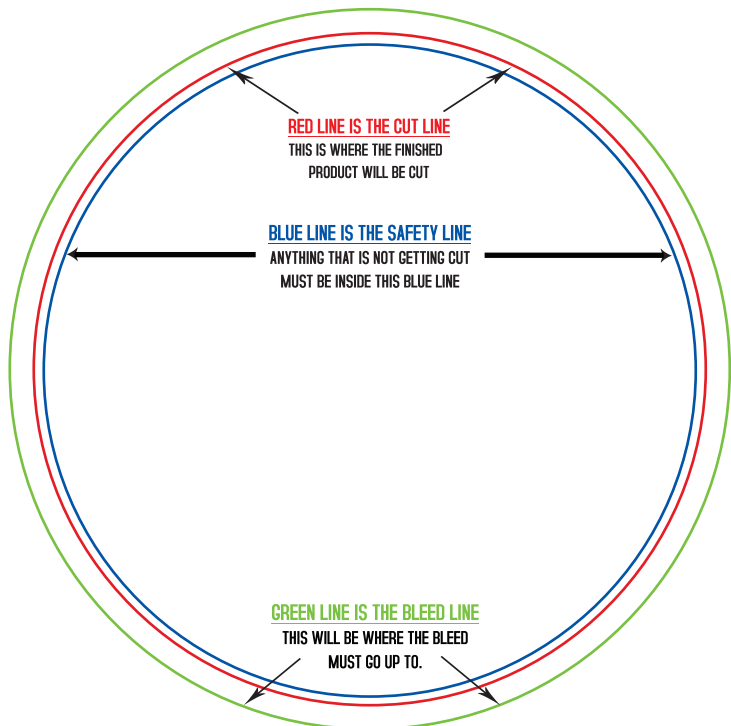

**FINISHED SIZE - 3.5X3.5 W/CIRCLE CUT
WITH BLEED - 3.75X3.75**

GRIP SIZE - 4X6